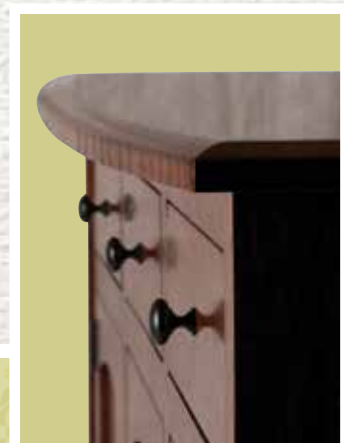

Touch lights in top

(1) adjustable glass shelf in top

(1) adjustable shelf in base

BELAMAR BUFFET | 1107
20"D x 42.75"W x 42"H
QSWO - OCS 113 Michaels
Knobs K2040 BL
(1) adjustable shelf behind doors

Standard with
bowed front and
waterfall edge.

BELAMAR BUFFET | 1108

18"D x 42.5"W x 38"H

QSWO - 117 Ashbury

Knobs K2040 BL

(1) adjustable shelf with LED touch lights

Standard with
bowed front and
waterfall edge.

BELAMAR WINE CABINET | 1109
18"D x 50"W x 40"H
QSWO - OCS 113 Michael's
Knobs K2040 BL
(1) adjustable shelf behind each door
Holds 15 wine bottles

Standard with
bowed front and
waterfall edge.

BELAMAR WINE CABINET WITH TOP | 1110

18"D x 50"W x 57"H

QSWO - OCS 113 Michael's

Knobs K2040 BL

(1) adjustable shelf behind each door

Holds 15 wine bottles

Holds 10 wine goblets