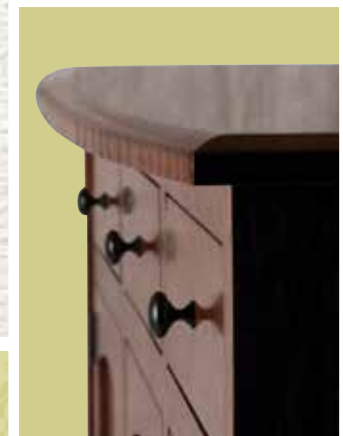

Touch lights in top

(1) adjustable glass shelf in top

(1) adjustable shelf in base

BELAMAR BUFFET | 1107
20"D x 42.75"W x 42"H
QSWO - OCS 113 Michaels
Knobs K2040 BL
(1) adjustable shelf behind doors

Standard with
bowed front and
waterfall edge.

BELAMAR BUFFET | 1108

18"D x 42.5"W x 38"H

QSWO - 117 Ashbury

Knobs K2040 BL

(1) adjustable shelf with LED touch lights

Standard with
bowed front and
waterfall edge.

BELAMAR WINE CABINET | 1109
18"D x 50"W x 40"H
QSWO - OCS 113 Michael's
Knobs K2040 BL
(1) adjustable shelf behind each door
Holds 15 wine bottles

Standard with
bowed front and
waterfall edge.

BELAMAR WINE CABINET WITH TOP | 1110

18"D x 50"W x 57"H

QSWO - OCS 113 Michael's

Knobs K2040 BL

(1) adjustable shelf behind each door

Holds 15 wine bottles

Holds 10 wine goblets