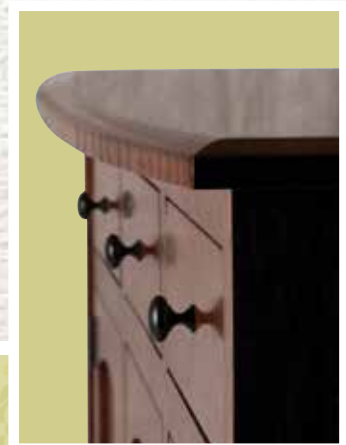

Touch lights in top

(1) adjustable glass shelf in top

(1) adjustable shelf in base

BELAMAR BUFFET | 1107
20"D x 42.75"W x 42"H
QSWO - OCS 113 Michaels
Knobs K2040 BL
(1) adjustable shelf behind doors

Standard with
bowed front and
waterfall edge.

BELAMAR BUFFET | 1108

18"D x 42.5"W x 38"H

QSWO - 117 Ashbury

Knobs K2040 BL

(1) adjustable shelf with LED touch lights

Standard with
bowed front and
waterfall edge.

BELAMAR WINE CABINET | 1109
18"D x 50"W x 40"H
QSWO - OCS 113 Michael's
Knobs K2040 BL
(1) adjustable shelf behind each door
Holds 15 wine bottles