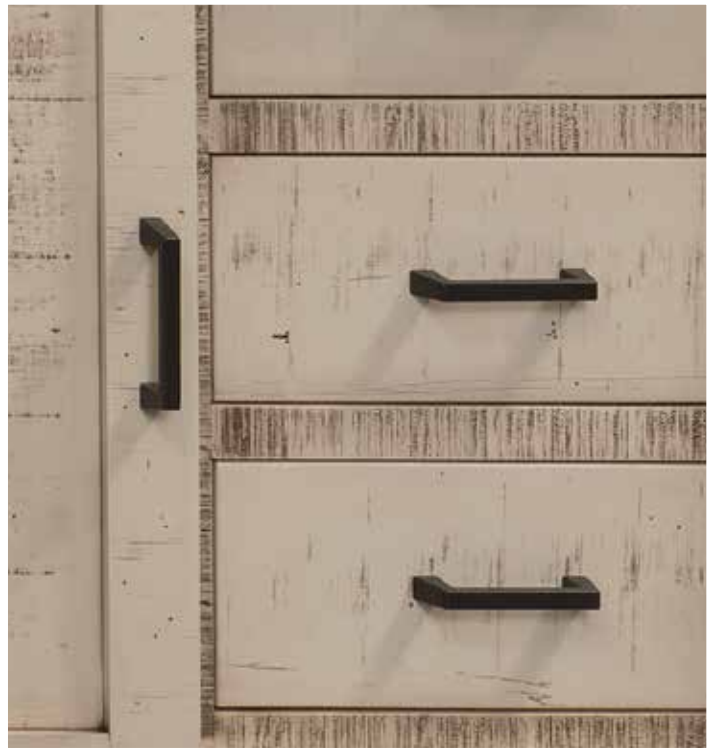

FP-7624 Pearl Paint with

FG-9079 Low Sheen Early Wheat Glaze

55276-BBR Pulls

(1) adjustable wood shelf behind each door

FARMHOUSE

Rustic Rough Sawn Wormy Brown Maple

Authentic Farmhouse Sliding Barn Door Hardware

Farmhouse 55276-BBR Pulls

FARMHOUSE

GREYSON Collection

GREYSON DISPLAY CABINET | 2400

15"D x 35.75"W x 72.25"H

Brown Maple – 110 Medium Stain (low sheen)

Hardware: 484-305-SBZ (doors)

Hardware: 484-SBZ (drawers)