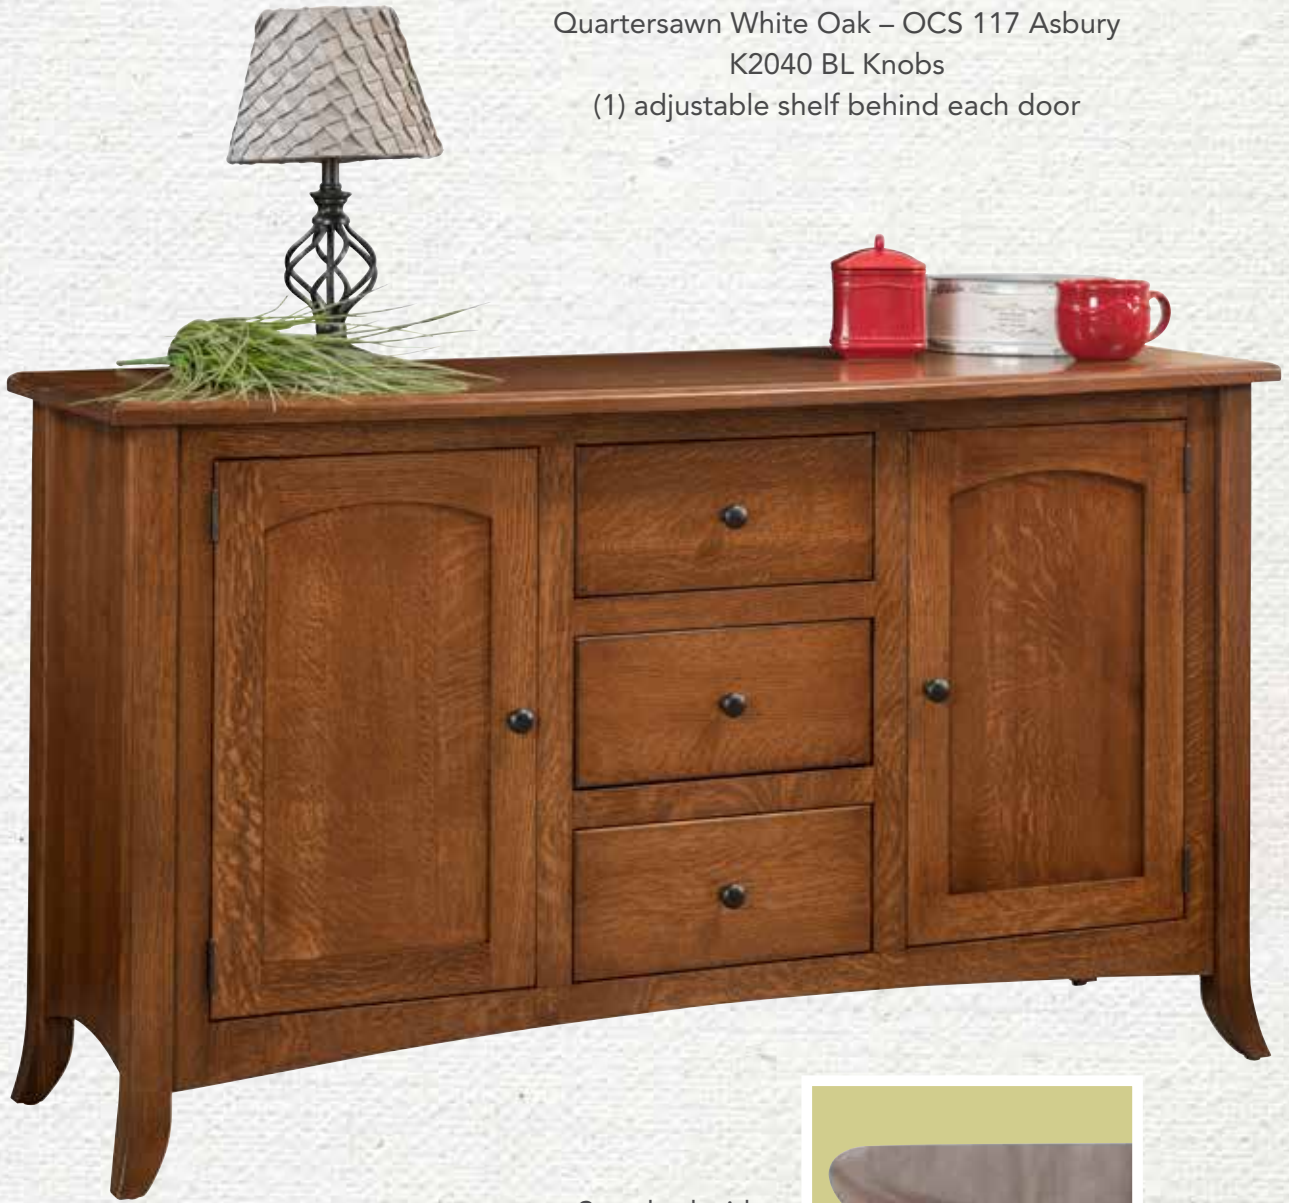

Standard with
bowed front and
waterfall edge.

BELAMAR BUFFET | 1100

20"D x 60"W x 42"H

Quartersawn White Oak

OCS 117 Asbury

K2040 BL Knobs

(1) adjustable shelf

Standard with
bowed front and
waterfall edge.