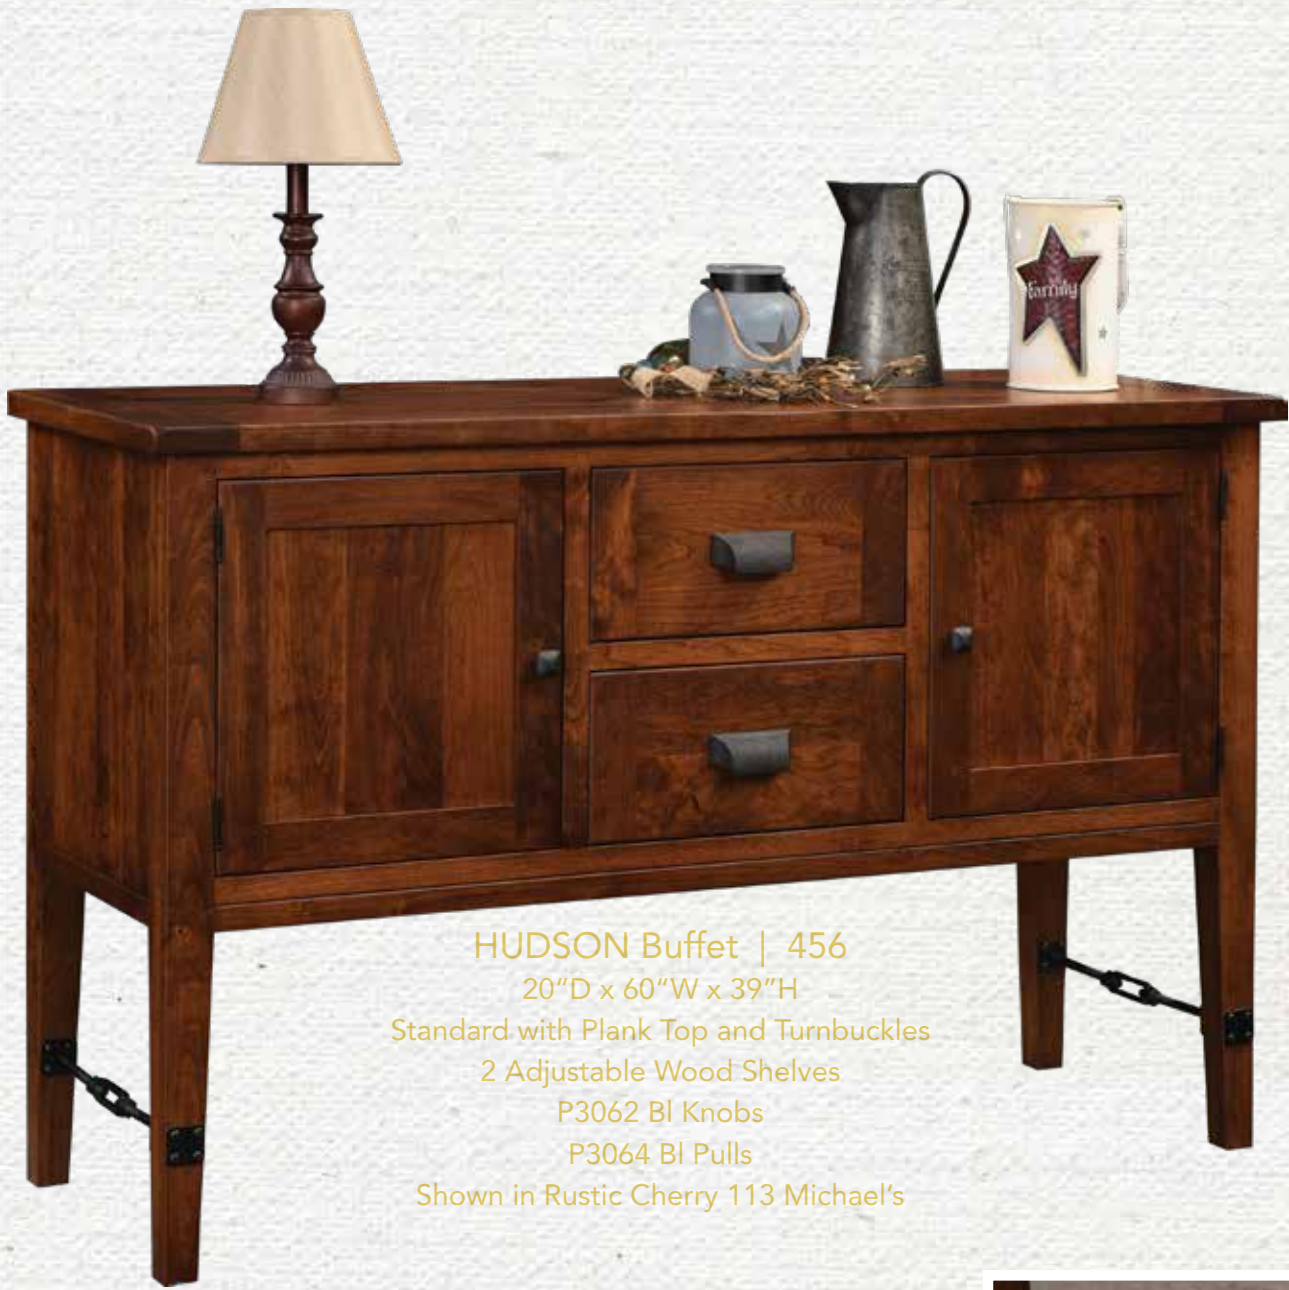

Available with LED Lighting

HAMPTON

HAMPTON Wine Cabinet | 255
18.5"D x 60"W x 38"H
Holds 11 Wine Bottles
1 Adjustable Wood Shelf
55271-G10 Knobs
Shown in Brown Maple with Pewter Stain

HAMPTON

HAMPTON Buffet | 256

18.5"D x 52"W x 36"H

Oak 134 Argos

Knobs 55271 BBR

(1) adjustable wood shelf behind each door

HAMPTON

HUDSON
COLLECTION

1 Adj. Glass Shelf in Top
1 Adj. Wood Shelf in Base
behind each door
P3062 BI Knobs
P3064 BI Pulls
Standard w/Touch Lights

HUDSON 3 Door Hutch | 455
20"D x 60"W x 85"H
Standard with Plank Top, Turnbuckles
and Shiplap Back
Shown in Rustic Cherry 113 Michael's

HUDSON Buffet | 456
20"D x 60"W x 39"H
Standard with Plank Top and Turnbuckles
2 Adjustable Wood Shelves
P3062 BI Knobs
P3064 BI Pulls
Shown in Rustic Cherry 113 Michael's