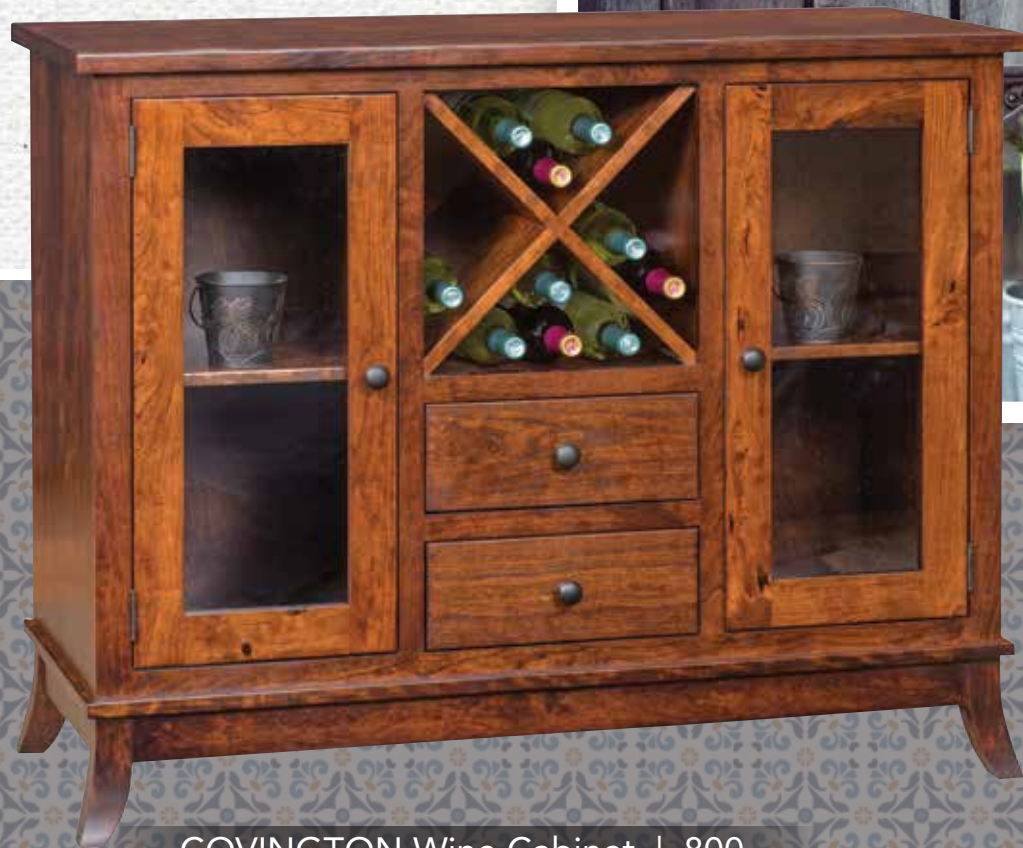

CANTERBURY Cabinet | 508
 19"D x 44"W x 67"H
 1 Adjustable Glass Shelf
 D522_BL Knobs
 Shown in Oak 104 Seely

CANTERBURY

COUNTRY COTTAGE Hutch | 1600
 20"D x 50"W x 79.75"H
 55278 BBR Pulls
 Shown in QSWO, OCS-118 Antique Slate
 (1) adjustable shelf in base
 (2) adjustable shelves behind each door in top

COUNTRY COTTAGE Multi-Use Cabinet | 1602
 18"D x 45"W x 72"H
 55278 BBR Pulls
 Shown in QSWO, OCS-118 Antique Slate
 (2) adjustable shelves behind top door

COUNTRY COTTAGE Buffet | 1601
 20"D x 50"W x 35.75"H
 55278 BBR Pulls
 Shown in QSWO, OCS-118 Antique Slate
 (1) adjustable shelf

COUNTRY COTTAGE

COVINGTON
COLLECTION

COVINGTON Wine Cabinet | 800

18.5"D x 48"W x 38"H

Holds 16 Bottles

Shown in Rustic Cherry with Asbury

2 Adjustable Wood Shelves

K2040-BL Knobs